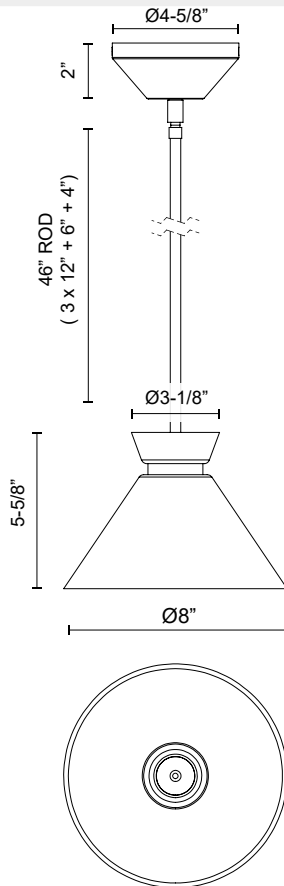

alora mood

P. 1.855.855.8926

CANADA: 19054 28TH Avenue Surrey - BC V3Z 6M3

USA: 3035 E. Lone Mountain Rd - Las Vegas, NV, 89081

HALSTON PD470108

FIXTURE DIMENSIONS	D8" x H5-5/8"
LAMP TYPE	E12
MAX WATTAGE	40W
BULB QTY	1
BULBS INCLUDED	No
VOLTAGE	120V
GLASS DETAILS	Glossy Opal Glass
MATERIAL	Glass; Steel;
ROD LENGTH	46" Max (3x12" + 1x6" + 1x4")
DIAMETER OF ROD	3/8"
WIRE LENGTH	60"
MINIMUM HANG HEIGHT	12"
SLOPED CEILING ADAPTABLE	Yes, Up to 45 Degrees
LOCATION	Dry
CANOPY DIMENSIONS	D4-5/8" x H2"
BRAND	Alora Mood

[D - Diameter, L - Length, W - Width, H - Height, E - Extension]

AVAILABLE FINISHES:

PD470108BGGO
Brushed
Gold/Glossy Opal
Glass

PD470108MBGO
Glossy Opal
Glass/Matte Black

*For complete warranty terms, please visit: www.aloralighting.com/warranty